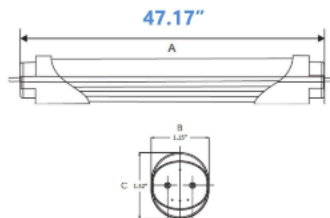

PRODUCT SHEET

VIRIBRIGHT®
A MATRIX COMPANY

18W TYPE B LED TUBE LIGHT

SPECIFICATIONS

LED LIGHT BULB

BASE CAP TYPE
G13

BULB SHAPE/LENGTH
T8

Model
518917, 518918, 518919

Technology
LED

Warranty
5 Year Limited

Application
Residential/Office

Color Temperature
4000k / 5000k / 6500K

Certifications
UL

SIZE: 47.17" X 1.15" X 1.32"

SPECIFICATIONS

Lifespan	50,000 Hours
Lumens	2300
Wattage	18W
CRI	80
Dimmable	No
Voltage	120V

Dimensions

Dimensions
47.17 X 1.15 X 1.32

Purchase Orders
orders@viribright.us

Lens Cover
Frosted

Website
Viribright.com

Beam Angle
200

Address
2904 N. Locust Ave.
Rialto, CA 92377